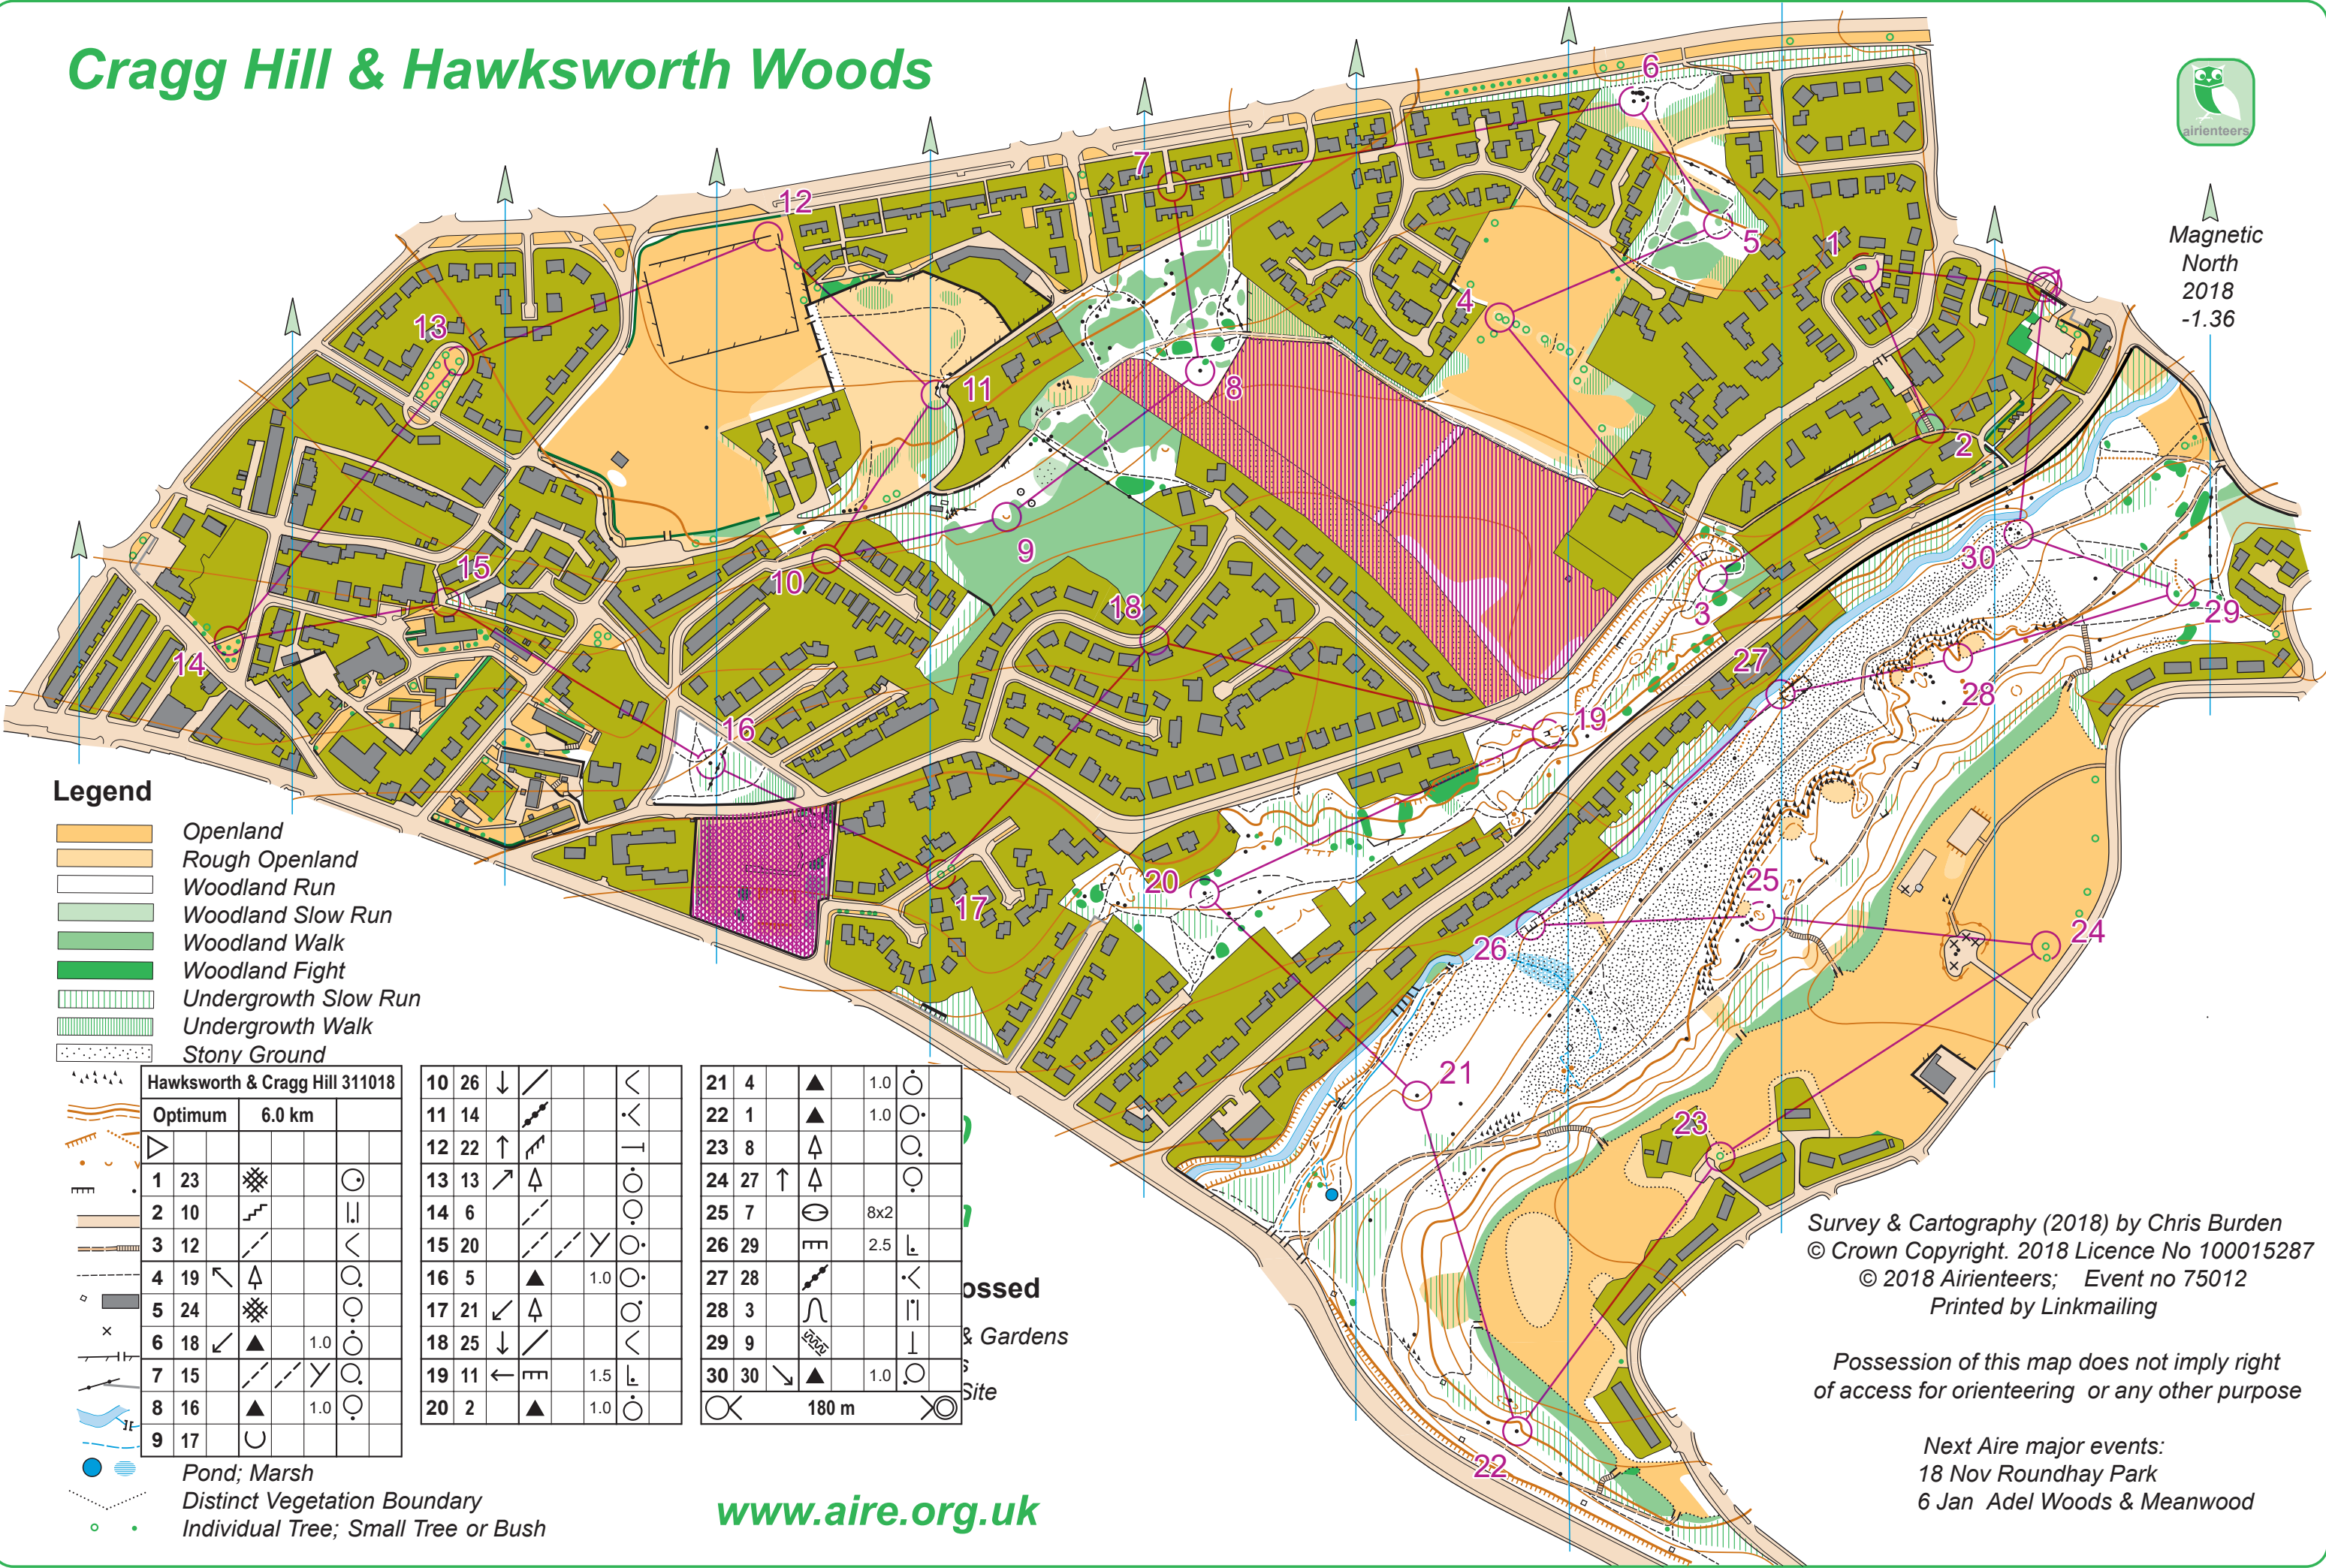

Cragg Hill & Hawksworth Woods

Magnetic North
2018
-1.36

Legend

- Openland
- Rough Openland
- Woodland Run
- Woodland Slow Run
- Woodland Walk
- Woodland Fight
- Undergrowth Slow Run
- Undergrowth Walk
- Stony Ground

- Pond; Marsh
- Distinct Vegetation Boundary
- Individual Tree; Small Tree or Bush

Hawksworth & Cragg Hill 311018	
Optimum	6.0 km
1	23
2	10
3	12
4	19
5	24
6	18
7	15
8	16
9	17

10	26
11	14
12	22
13	13
14	6
15	20
16	5
17	21
18	25
19	11
20	2

21	4
22	1
23	8
24	27
25	7
26	29
27	28
28	3
29	9
30	30

crossed
& Gardens
Site

www.aire.org.uk

Survey & Cartography (2018) by Chris Burden
© Crown Copyright. 2018 Licence No 100015287
© 2018 Airiunteers; Event no 75012
Printed by Linkmailing

Possession of this map does not imply right
of access for orienteering or any other purpose

Next Aire major events:
18 Nov Roundhay Park
6 Jan Adel Woods & Meanwood