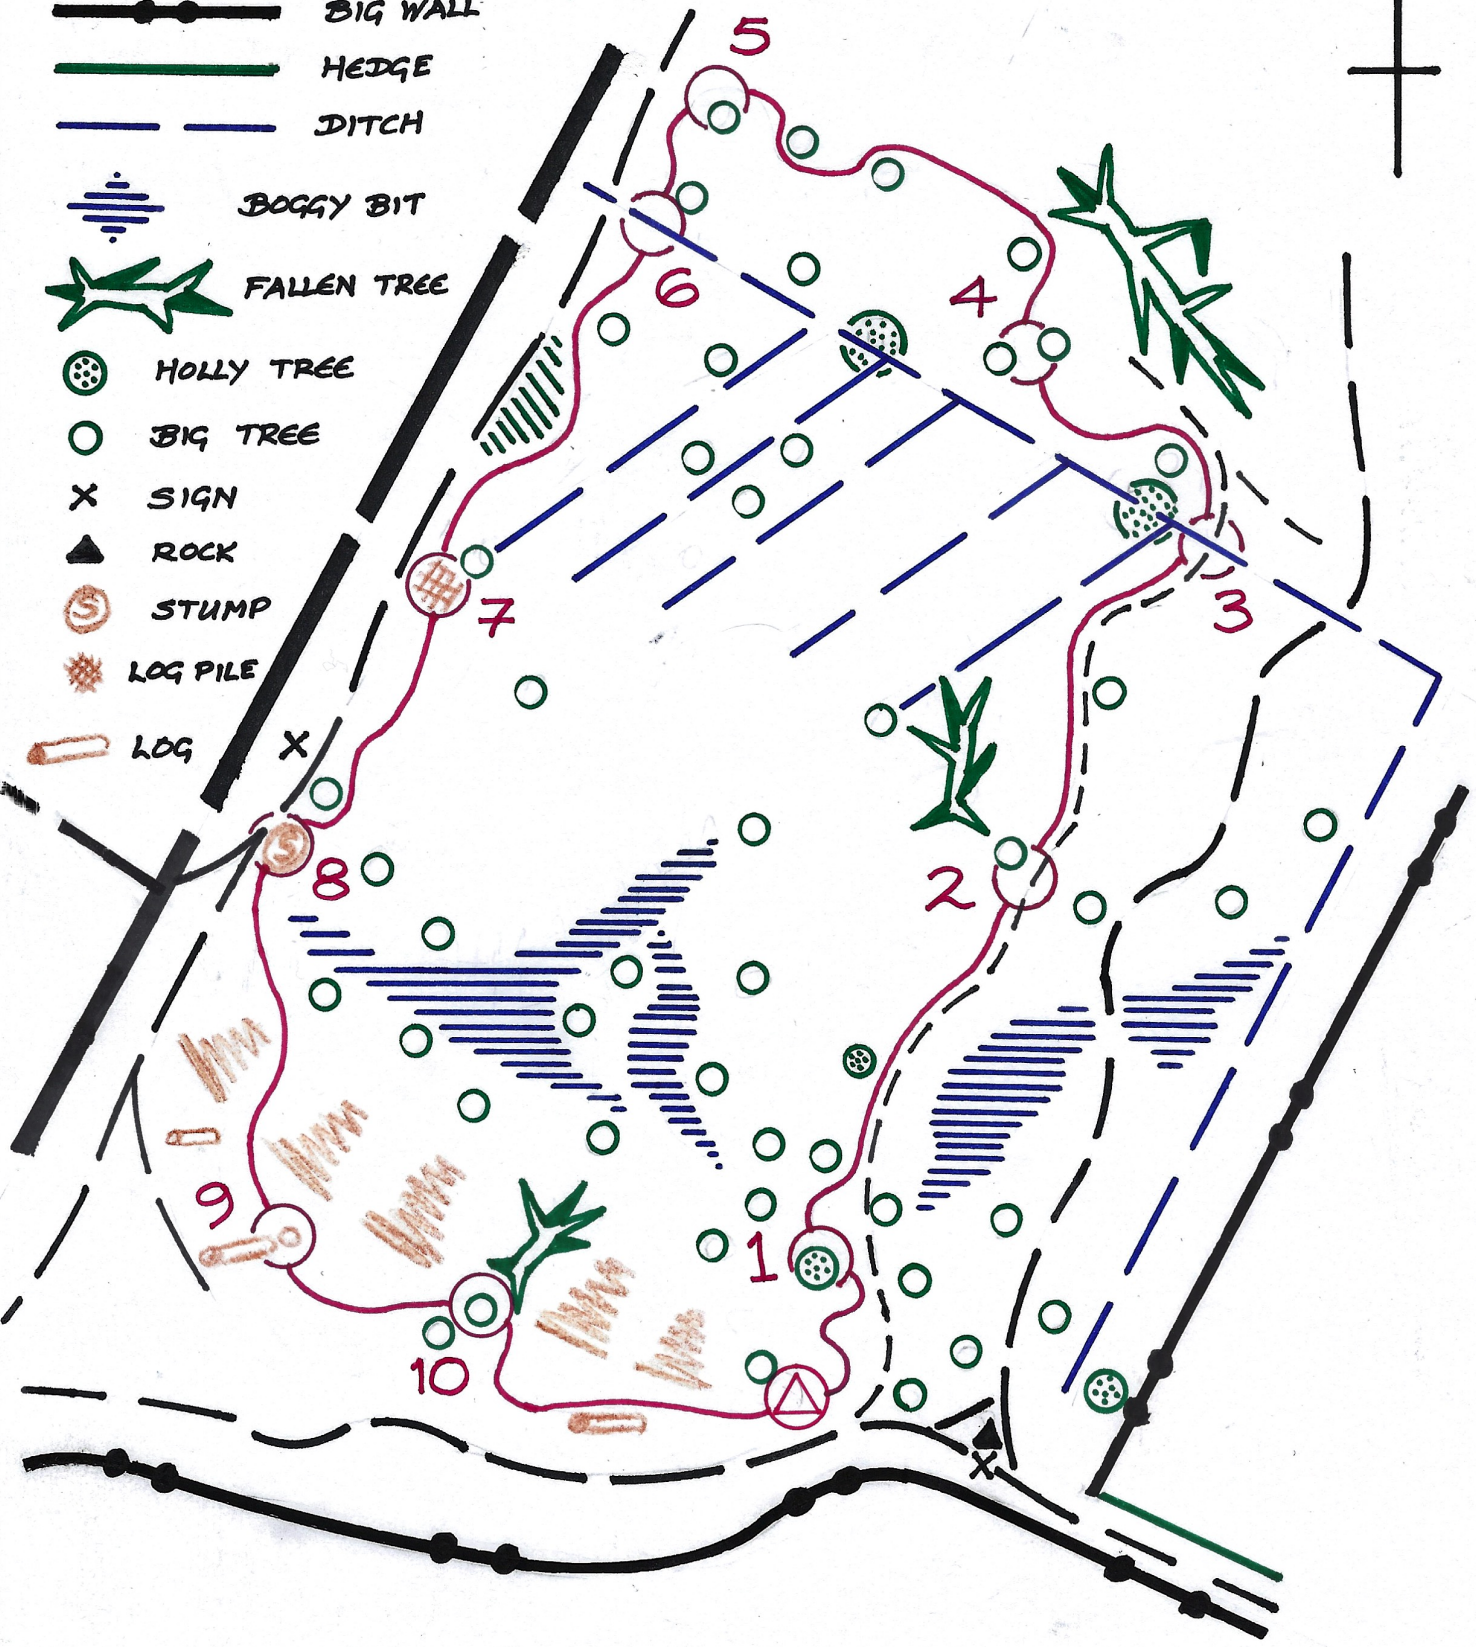

AIRIENTEERS

- TRACK
- PATH
- SMALL PATH
- BIG WALL
- HEDGE
- DITCH
- BOGGY BIT
- FALLEN TREE
- HOLLY TREE
- BIG TREE
- SIGN
- ROCK
- STUMP
- LOG PILE
- LOG
- SLOPE
- BRAMBLES

FELL WOOD STRING COURSE (DANEFIELD)

Possession of this map gives you every right to get muddy and have fun