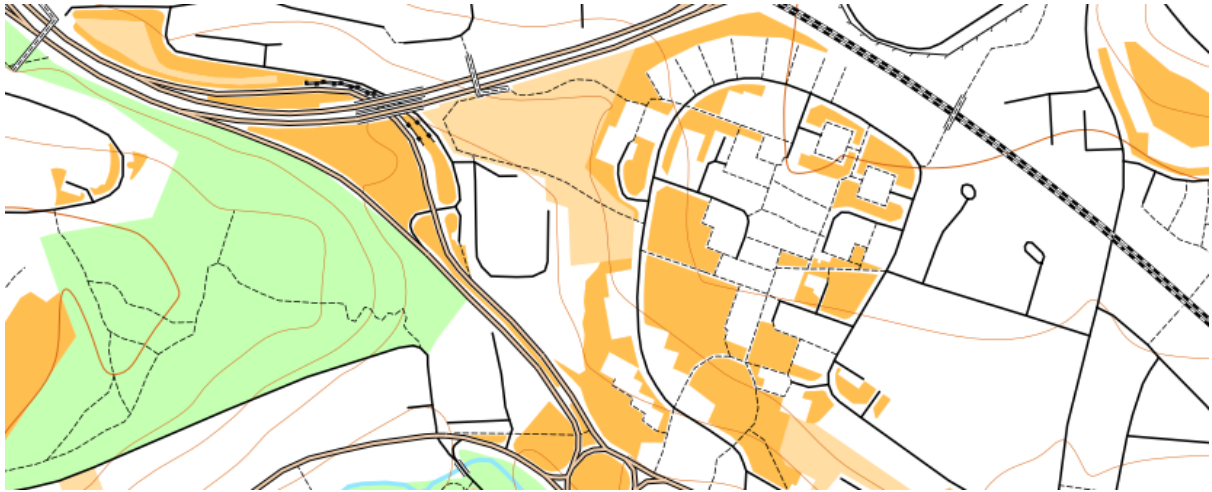

AIRIENTEERS NIGHT SCORE LEAGUE

AUTUMN SERIES 2020

WEDNESDAYS Starts from 6.45-7.30

Covid means that for this year the series will be online pre-entry only with individual allocated start times.

We will be using MaprunF. Download the App and bring your smartphone. For the few who don't have a smartphone we will trust you to record the controls you visit. No need for a pen if you use MaprunF but you will need a torch.

45 minute Score Course

- **28 October**   **CROSSGATES** SW Corner of Manston Park LS15 8EJ
- **4 November**   **FARSLEY** Pudsey Civic Hall Car Park LS28 5TU (Provisional)
- **11 November**   **WIGTON MOOR** Tree Tops Community Centre Car Park, Squirrel Way, off Shadwell Lane LS17 8FQ (Provisional)
- **18 November**   **ADEL WOODS** Old Leodiensians Rugby Club, off King Lane LS17 5PR (Provisional)
- **25 November**   **NUNROYD PARK & GUISELEY** In the park, off New Road A65 LS19 7HR
- **2 December**   **GOLDEN ACRE PARK** Main Car Park off A650. LS16 8BQ
- **9 December**   **GLEDHOW** tba
- **16 December**   **CHAPEL ALLERTON** Chapel Allerton Park, Pasture Lane, LS7 4QW

Green events mostly off road

Entry £4 Seniors £2 Juniors and Students

Best 5 of 8 scores to count for the league. Prize giving is likely to be problematic this year.