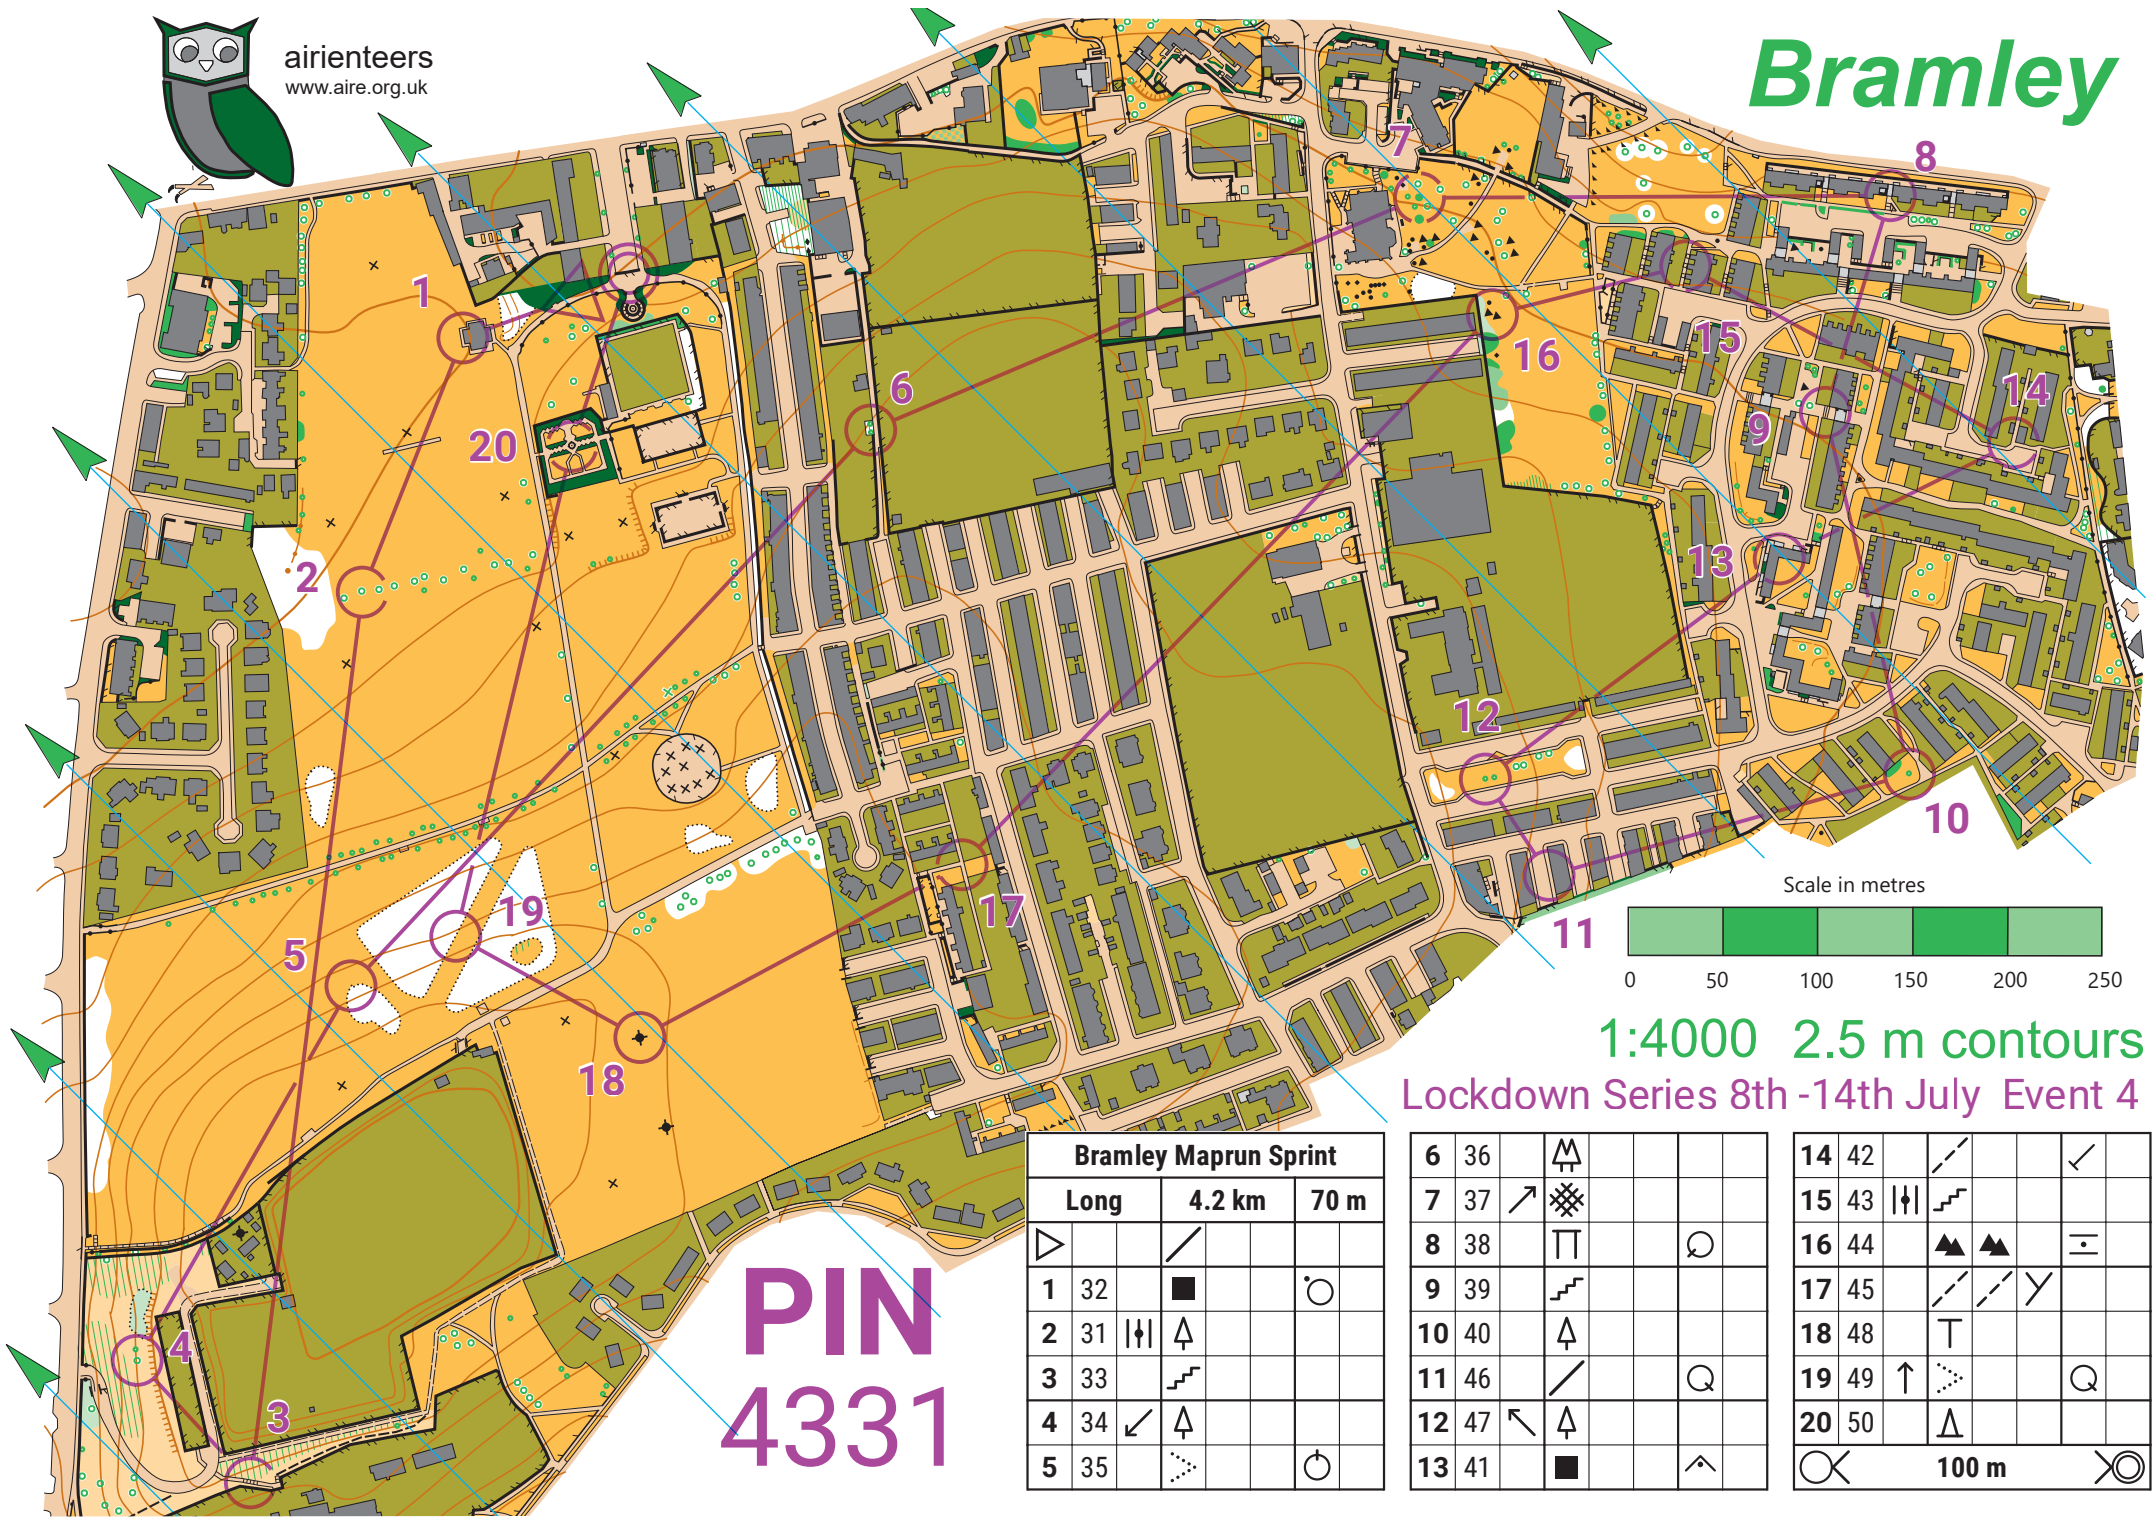

airienteers
www.aire.org.uk

Bramley

Scale in metres

1:4000 2.5 m contours

Lockdown Series 8th -14th July Event 4

PIN 4331

Bramley Maprun Sprint			
Long	4.2 km	70 m	
▷	/		
1 32	■		○
2 31	↑	△	
3 33	↗		
4 34	↙	△	
5 35	⋯		○

6 36	⌘			
7 37	↗	⌘		
8 38	⌘		○	
9 39	↗			
10 40	△			
11 46	/		Q	
12 47	↖	△		
13 41	■		^	

14 42	/			✓
15 43	↑	↗		
16 44	▲	▲		⋮
17 45	/	/	Y	
18 48	T			
19 49	↑	⋯		Q
20 50	△			
		⊗	100 m	⊗