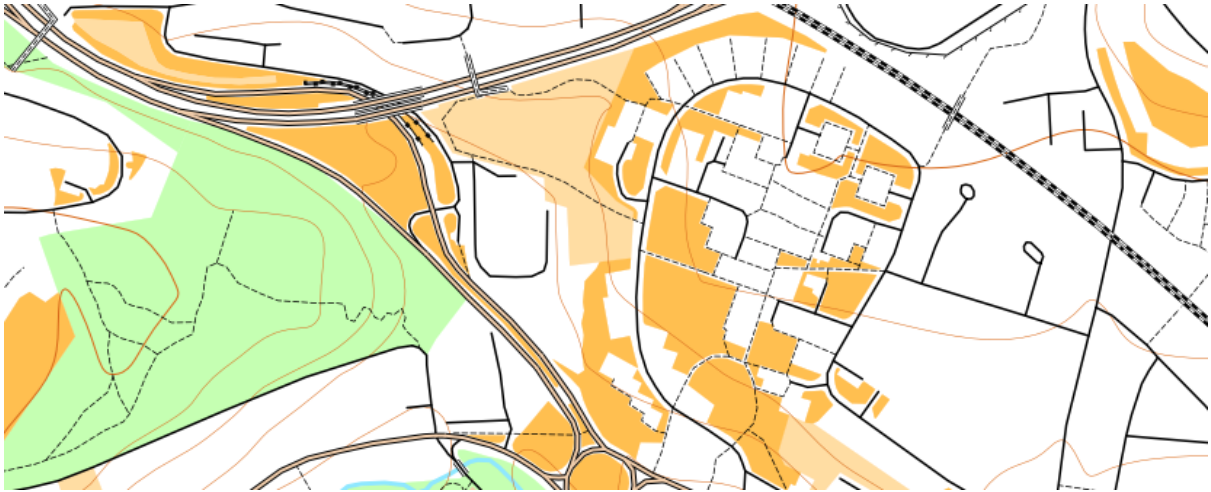

## **WINTER SERIES 2019**

### **WEDNESDAYS @ 19.00**

Score courses – usually 45 and 60 minute options to choose from.

If controls are put out please volunteer to collect some in at the end. It helps the Organisers no end.

- 9 January**      **RODLEY & FARSLEY** Bridge Road Swing Bridge LS13 1LN
- 16 January**    **HORSFORTH HALL PARK** Car Park in the Park, off Hall Lane, LS18 5JY
- 23 January**    **THE CHEVIN**, Surprise View Car Park, York Gate, LS21 3JL
- 30 January**    **PEEL PARK** Bolton Road Park Gates, BD2 4BU
- 6 February**    **KEIGHLEY** Market Street Car Park, BD21 3PN
- 13 February**   **BAILDON MOOR** Hawksworth Road Car Park, BD17 6BQ.
- 20 February**   **ADEL VILLAGE** Adel Memorial Hall, Church Lane, LS16 8FL
- 27 February**   **SALTAIRE** Exhibition Road Car Park, BD18 3JN  
+ Prizegiving afterwards at the adjacent Fanny's Alehouse, Saltaire Road.