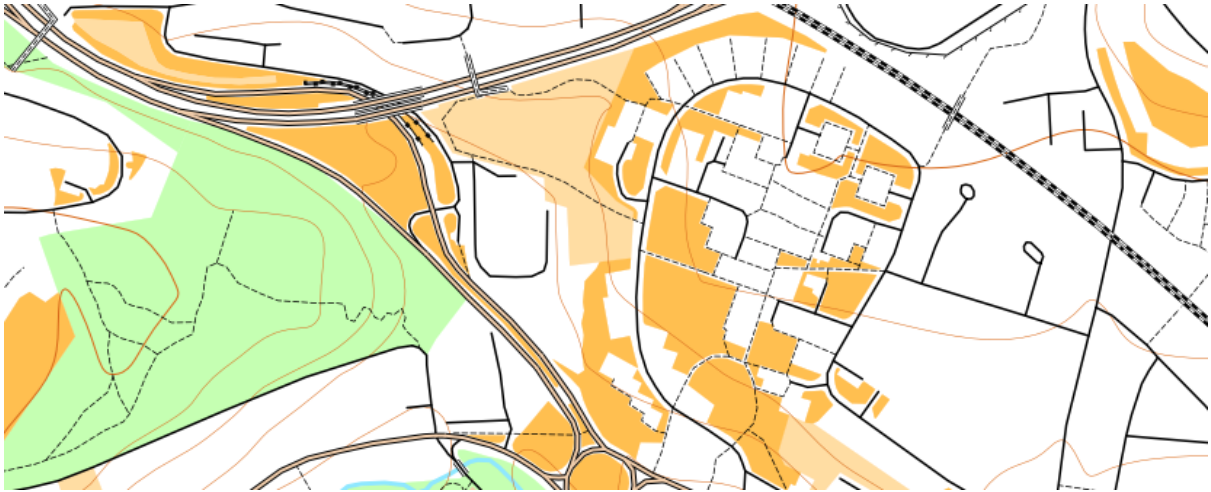

AIRIENTEERS NIGHT SCORE LEAGUE

AUTUMN SERIES 2020

WEDNESDAYS Starts from 6.45-7.30

Covid means that for this year the series will be online pre-entry only with individual allocated start times.

We will be using MaprunF. Download the App and bring your smartphone. For the few who don't have a smartphone we will trust you to record the controls you visit. No need for a pen if you use MaprunF but you will need a torch.

As usual you will receive printed maps on waterproof paper at the start.

45 minute Score Course

28 October **CROSSGATES** SW Corner of Manston Park LS15 8EJ

4 November **FARSLEY** Pudsey Civic Hall Car Park LS28 5TU

11 November **WIGTON MOOR** High Ash Drive Co-op Car Park LS17 8RD

18 November **ADEL WOODS** Leodiensians Rugby Club, off King Lane LS17 5PR

25 November **NUNROYD PARK & GUISELEY** In the park, off New Road A65 LS19 7HR