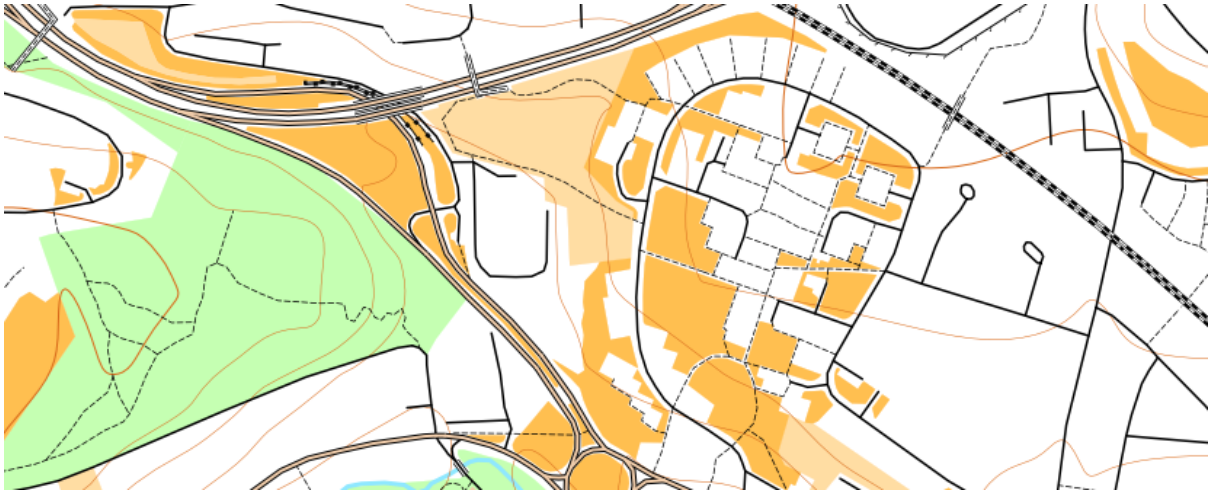

AIRIENTEERS NIGHT SCORE LEAGUE

WINTER SERIES 2019

WEDNESDAYS @ 19.00

Score courses – usually 45 and 60 minute options to choose from.

If controls are put out please volunteer to collect some in at the end. It helps the Organisers no end.

- 9 January** **RODLEY & FARSLEY** Bridge Road Swing Bridge LS13 1LN
- 16 January** **HORSFORTH HALL PARK** Car Park in the Park, off Hall Lane, LS18 5JY
- 23 January** **THE CHEVIN**, Surprise View Car Park, York Gate, LS21 3JL
- 30 January** **PEEL PARK** Bolton Road Park Gates, BD2 4BU
- 6 February** **KEIGHLEY** Market Street Car Park, BD21 3PN
- 13 February** **BAILDON MOOR** Hawksworth Road Car Park, BD17 6BQ.
- 20 February** **ADEL VILLAGE** Adel Memorial Hall, Church Lane, LS16 8FL
- 27 February** **SALTAIRE** The Boathouse, on the river by Salts Mill BD18 3LE
+ Prizegiving afterwards in the Boathouse