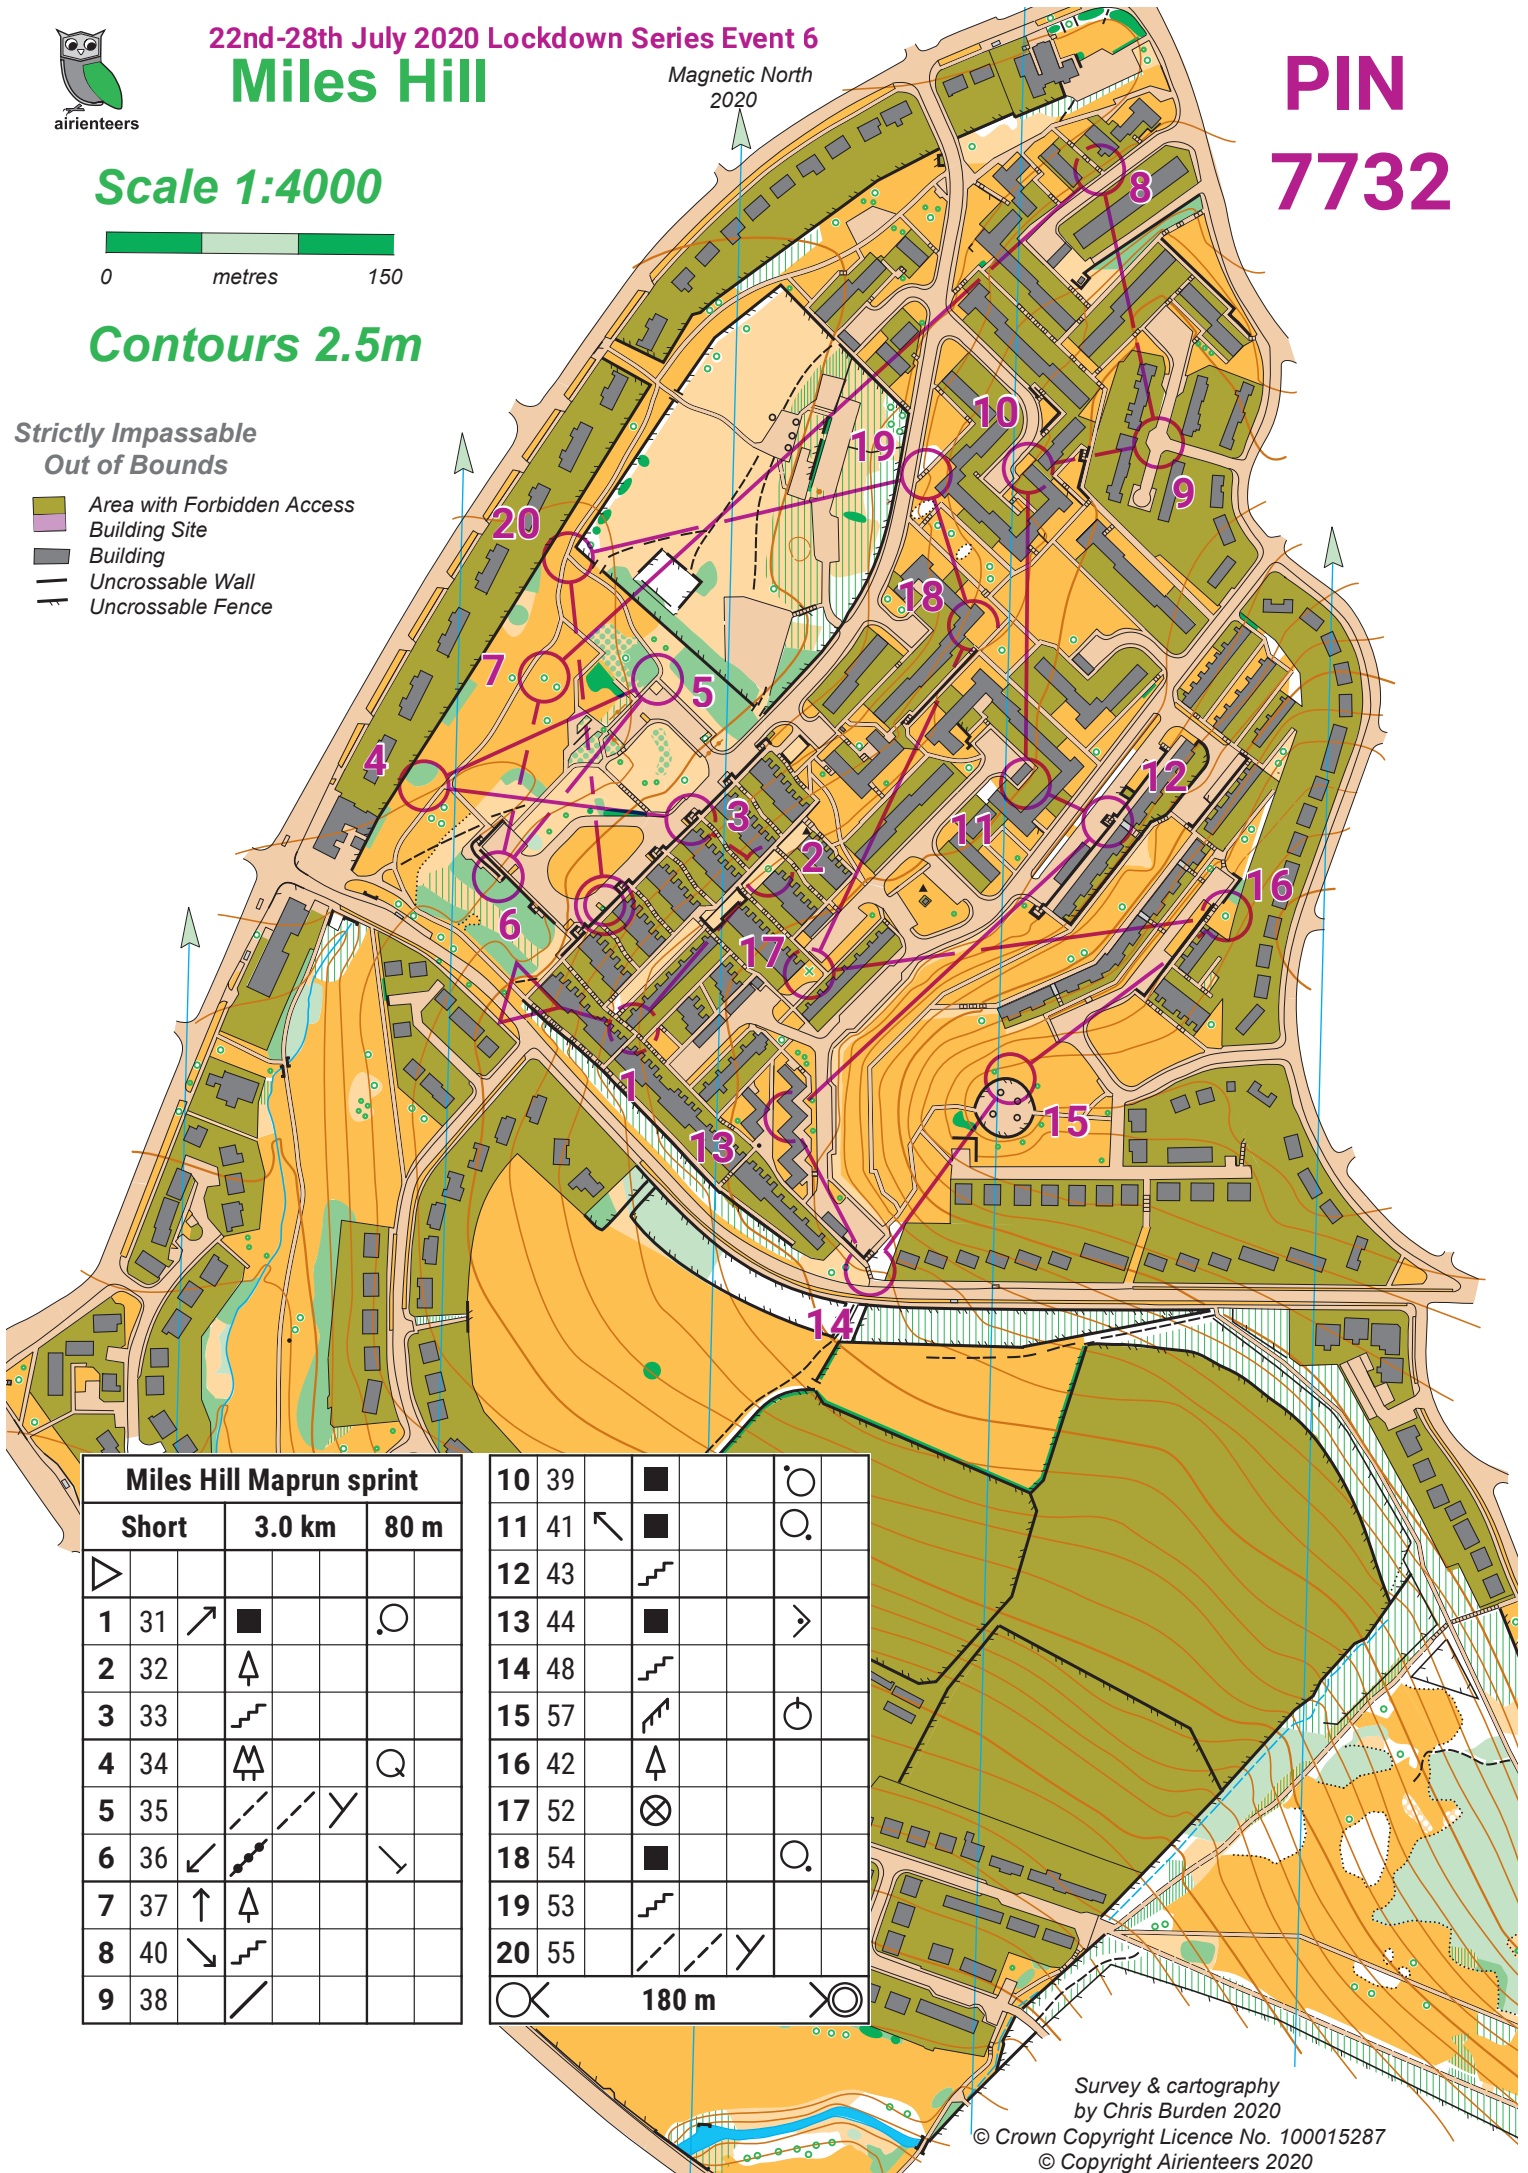

# 22nd-28th July 2020 Lockdown Series Event 6 Miles Hill

Magnetic North  
2020

# PIN 7732

Scale 1:4000

Contours 2.5m

Strictly Impassable  
Out of Bounds

- Area with Forbidden Access
- Building Site
- Building
- Uncrossable Wall
- Uncrossable Fence

Miles Hill Maprun sprint				
	Short	3.0 km	80 m	
▷				
1	31	↗	■	○
2	32	↑		
3	33	↗		
4	34	⌘		Q
5	35	⋄	Y	
6	36	↙	↗	↘
7	37	↑	↑	
8	40	↘	↗	
9	38	↙		

10	39	■		○
11	41	↖	■	○
12	43	↗		
13	44	■		▷
14	48	↗		
15	57	↗		○
16	42	↑		
17	52	⊗		
18	54	■		○
19	53	↗		
20	55	⋄	Y	