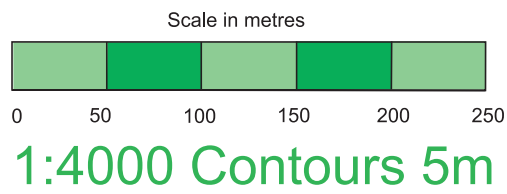

# Leeds City Centre

Controls 1-54 are all Blue Plaques Record the first date on the plaque

3 have cardinal directions instead of dates - note these!

Controls 55-57 are postboxes

58 No ? Whitehall  
59 ? Hotel  
60 UEFA Cup S.F. ?

Leeds City Centre  
Wed Night  
Score  
League#8  
23/2/2022

Leeds City Centre  
Wed Night Score  
League#8  
23/2/2022

Controls 1-54 are all Blue Plaques Record the first date on the plaque

3 have cardinal directions instead of dates - note these!