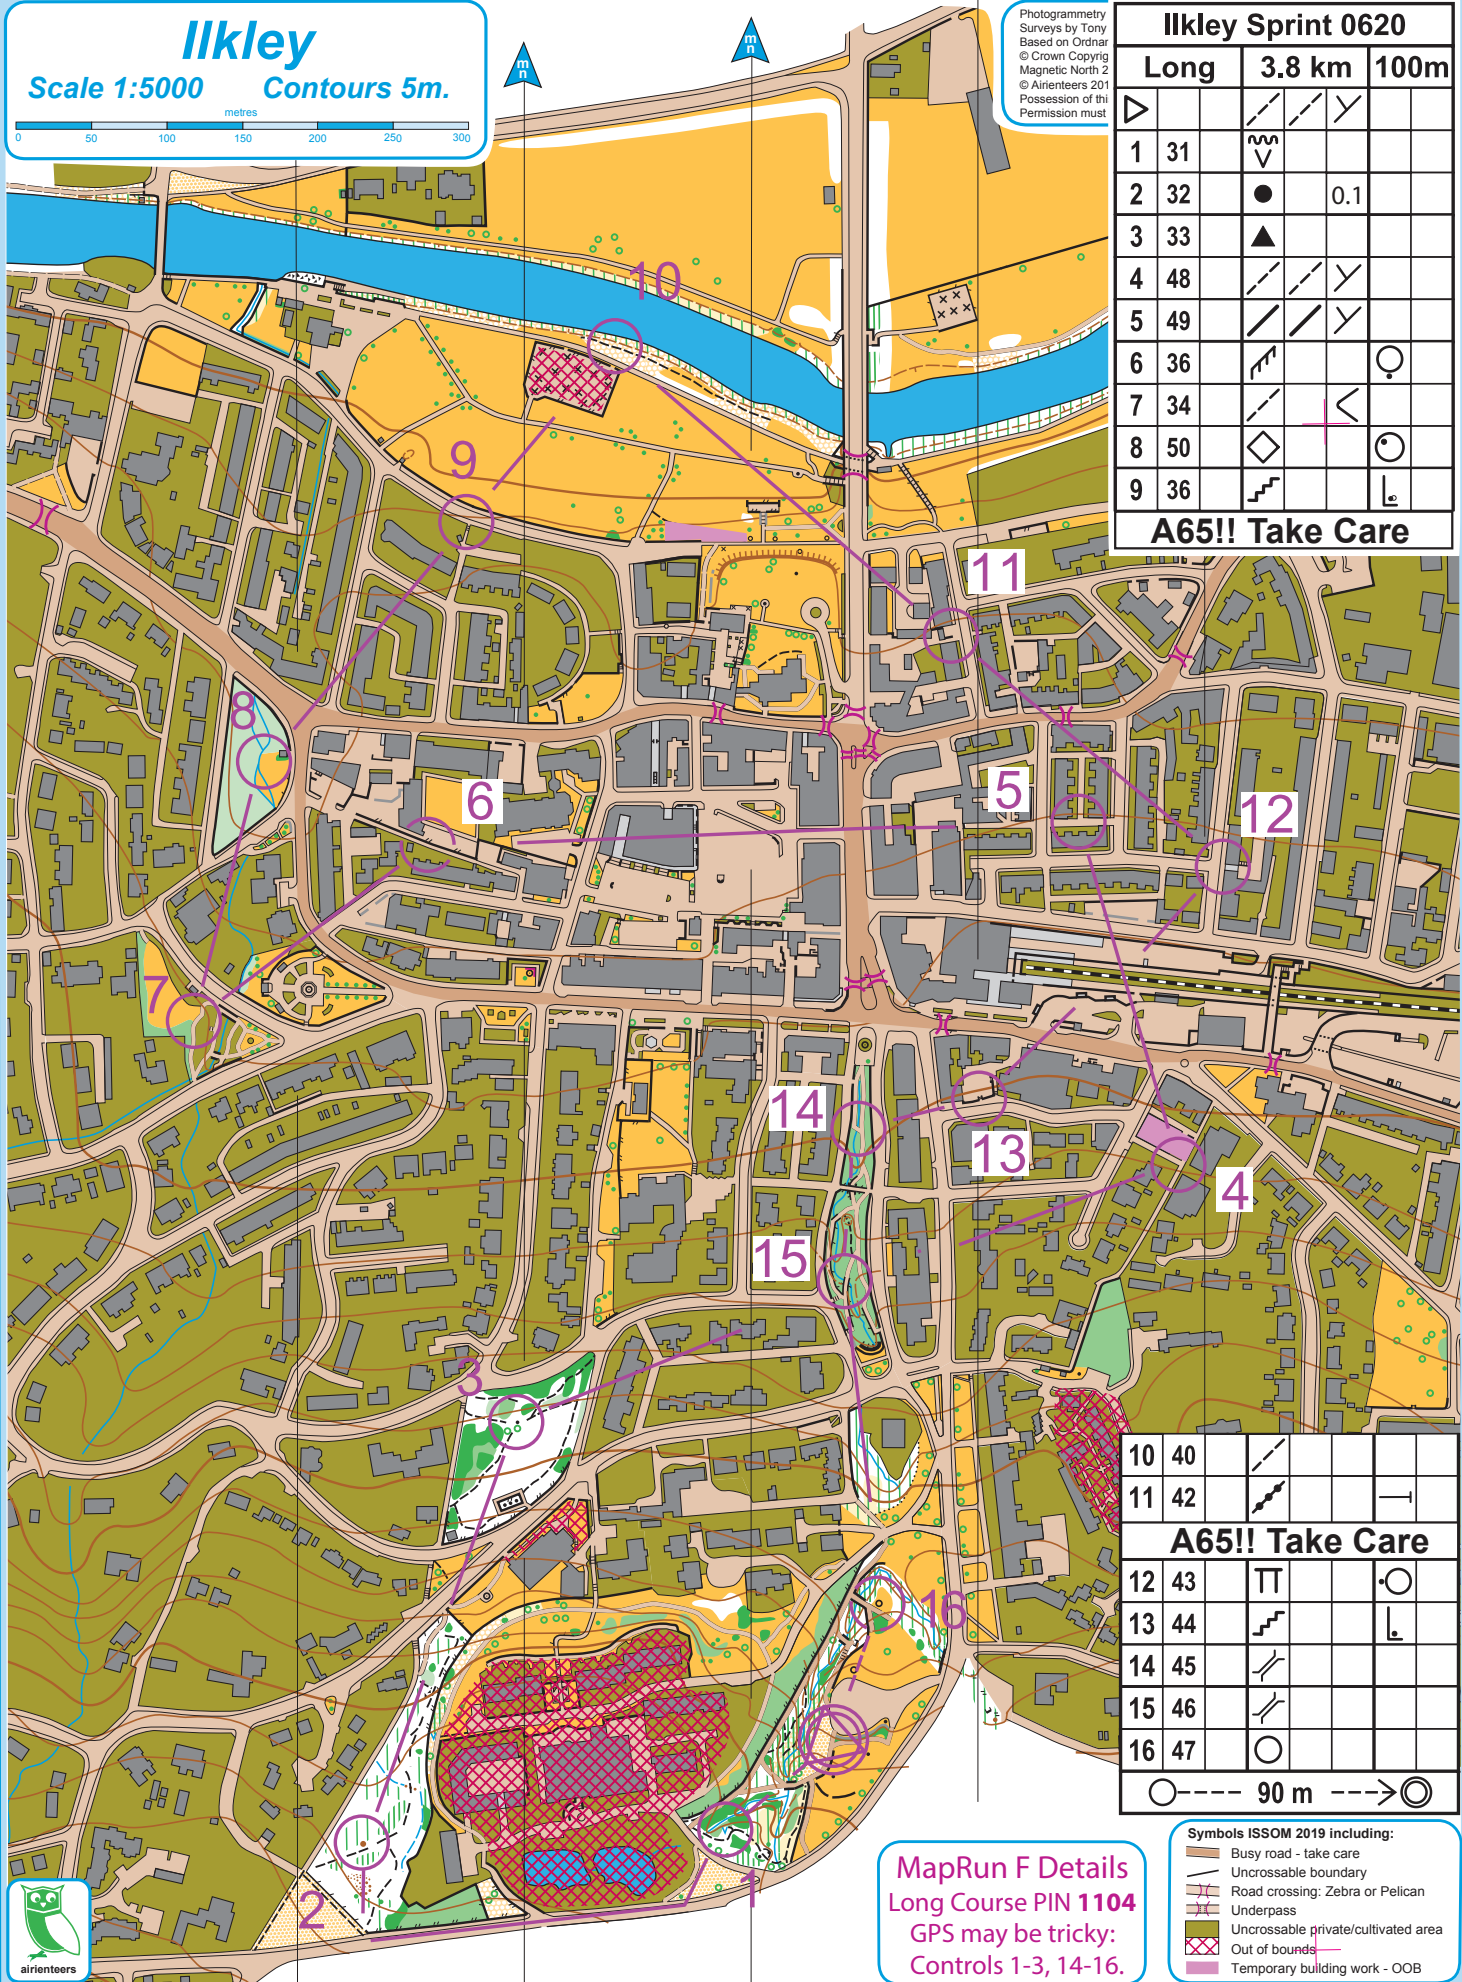

Ilkley

Scale 1:5000 Contours 5m.

Ilkley Sprint 0620

	Long	3.8 km	100m
1	31		
2	32		0.1
3	33		
4	48		
5	49		
6	36		
7	34		
8	50		
9	36		

A65!! Take Care

10	40		
11	42		
A65!! Take Care			
12	43		
13	44		
14	45		
15	46		
16	47		

90 m

1. Symbols ISSOM 2019 including:
2. Busy road - take care
   - Uncrossable boundary
   - Road crossing: Zebra or Pelican
   - Underpass
   - Uncrossable private/cultivated area
   - Out of bounds
   - Temporary building work - OOB

MapRun F Details
Long Course PIN 1104
GPS may be tricky:
Controls 1-3, 14-16.