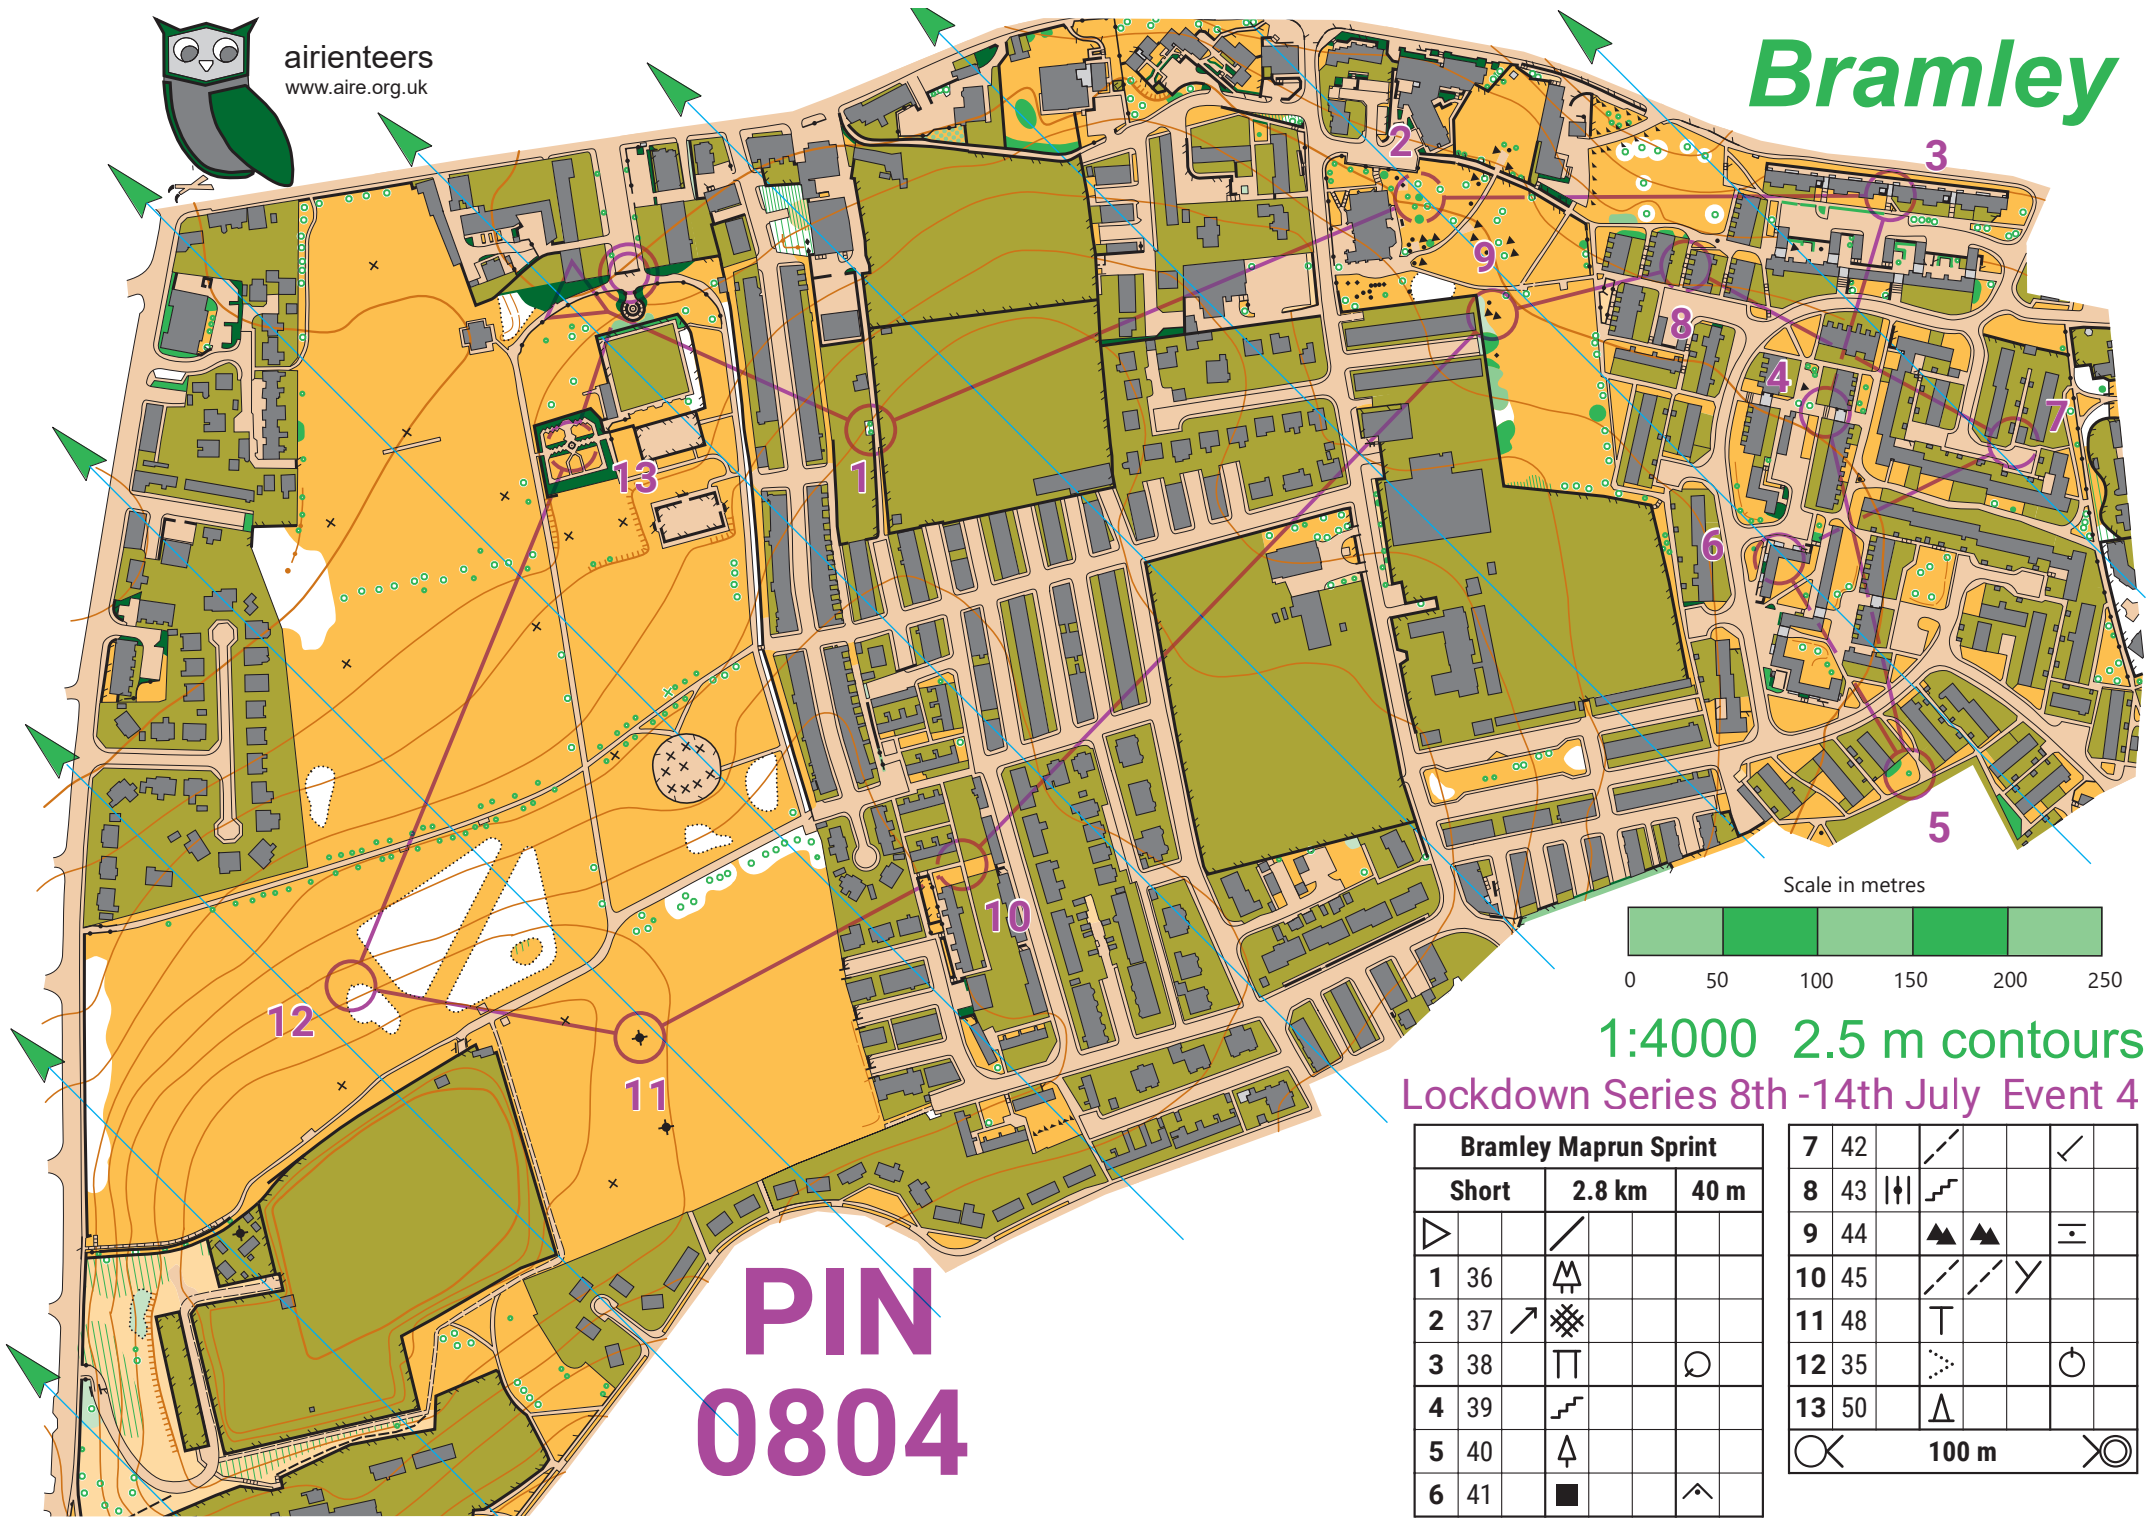

airienteers
www.aire.org.uk

Bramley

Scale in metres

1:4000 2.5 m contours

Lockdown Series 8th -14th July Event 4

PIN 0804

Bramley Maprun Sprint			
	Short	2.8 km	40 m
1	36	⚠	
2	37	↗	
3	38	⌌	⊙
4	39	⌌	
5	40	⚠	
6	41	■	^

7	42	↘		✓
8	43		⌌	
9	44	▲	▲	≡
10	45	↘	↘	Y
11	48	T		
12	35	⋯		⊙
13	50	△		

100 m