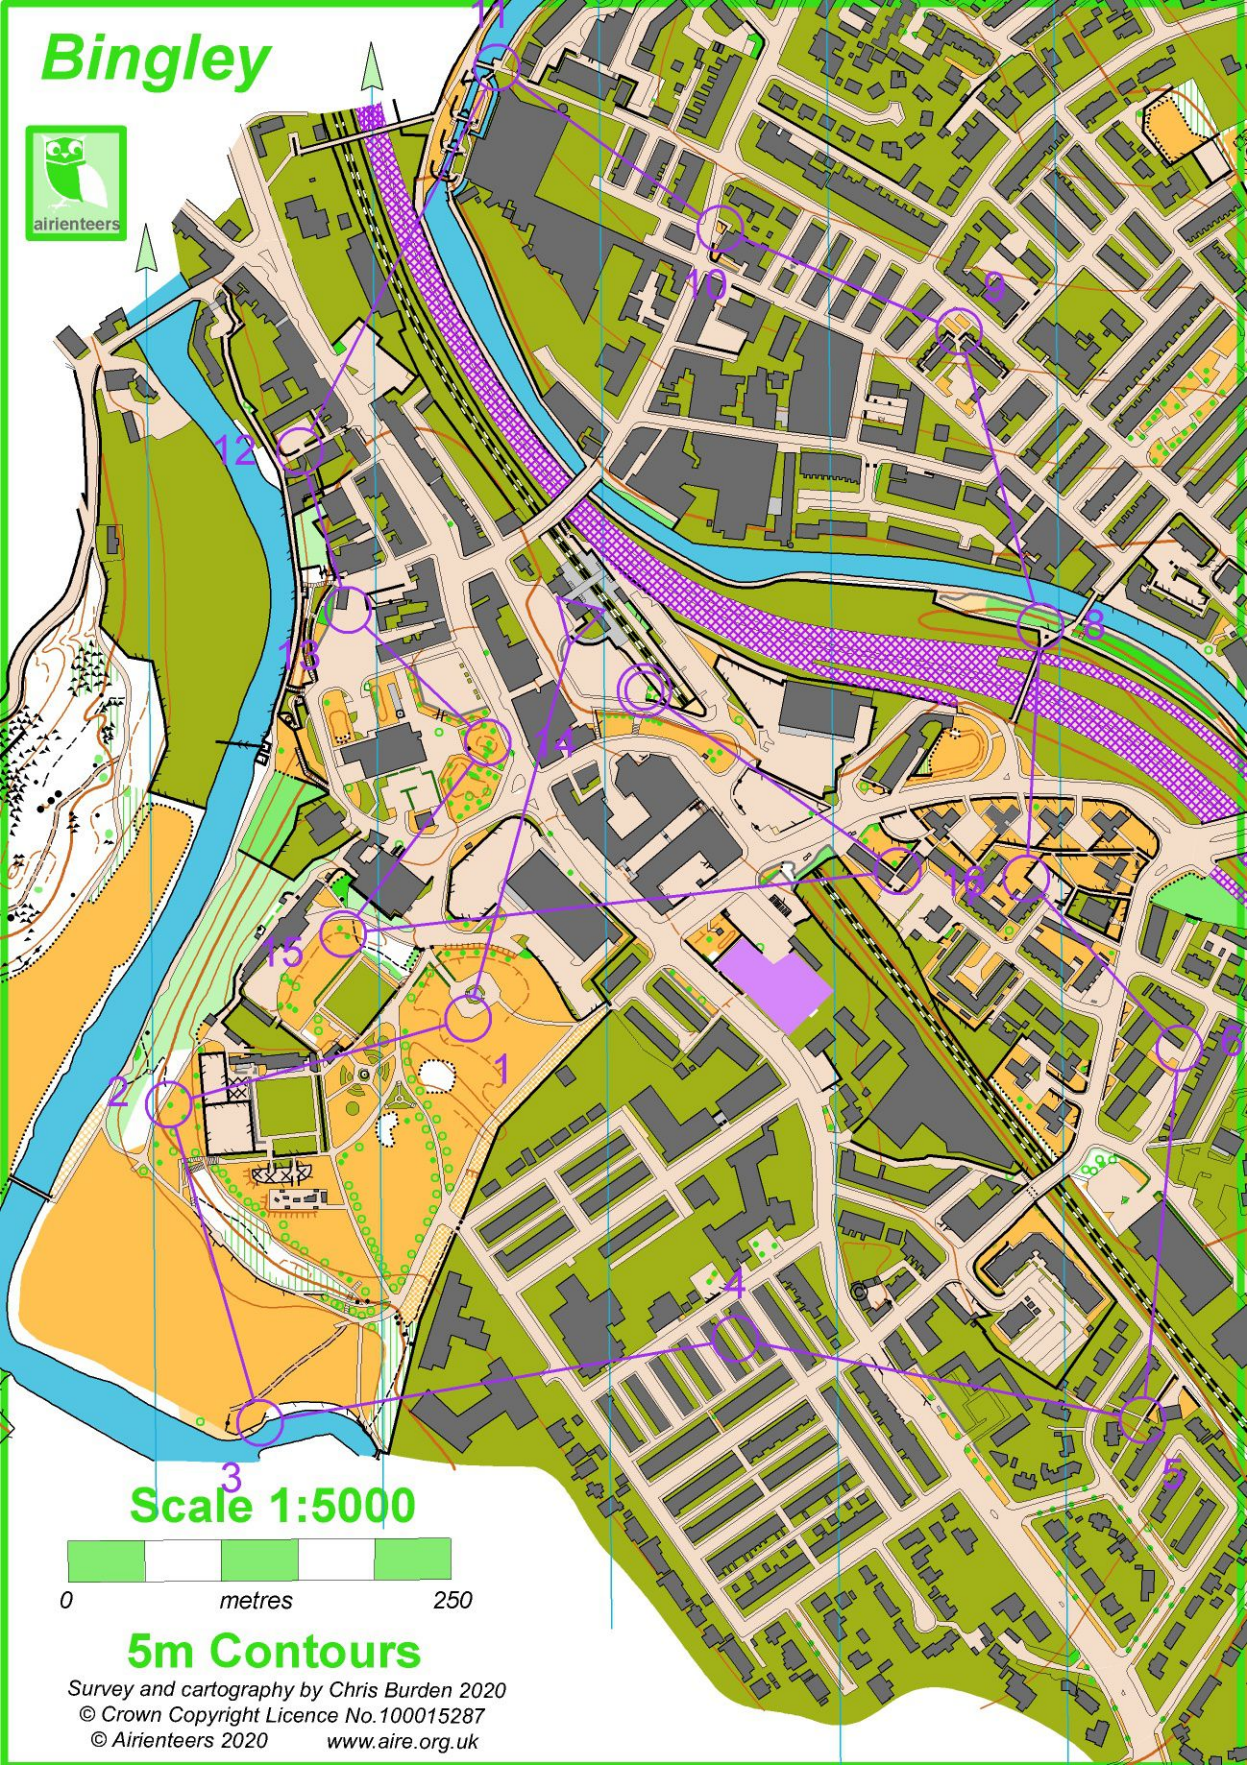

# Bingley

Scale 1:5000

5m Contours

Survey and cartography by Chris Burden 2020

© Crown Copyright Licence No.100015287

© Airienteers 2020

[www.aire.org.uk](http://www.aire.org.uk)