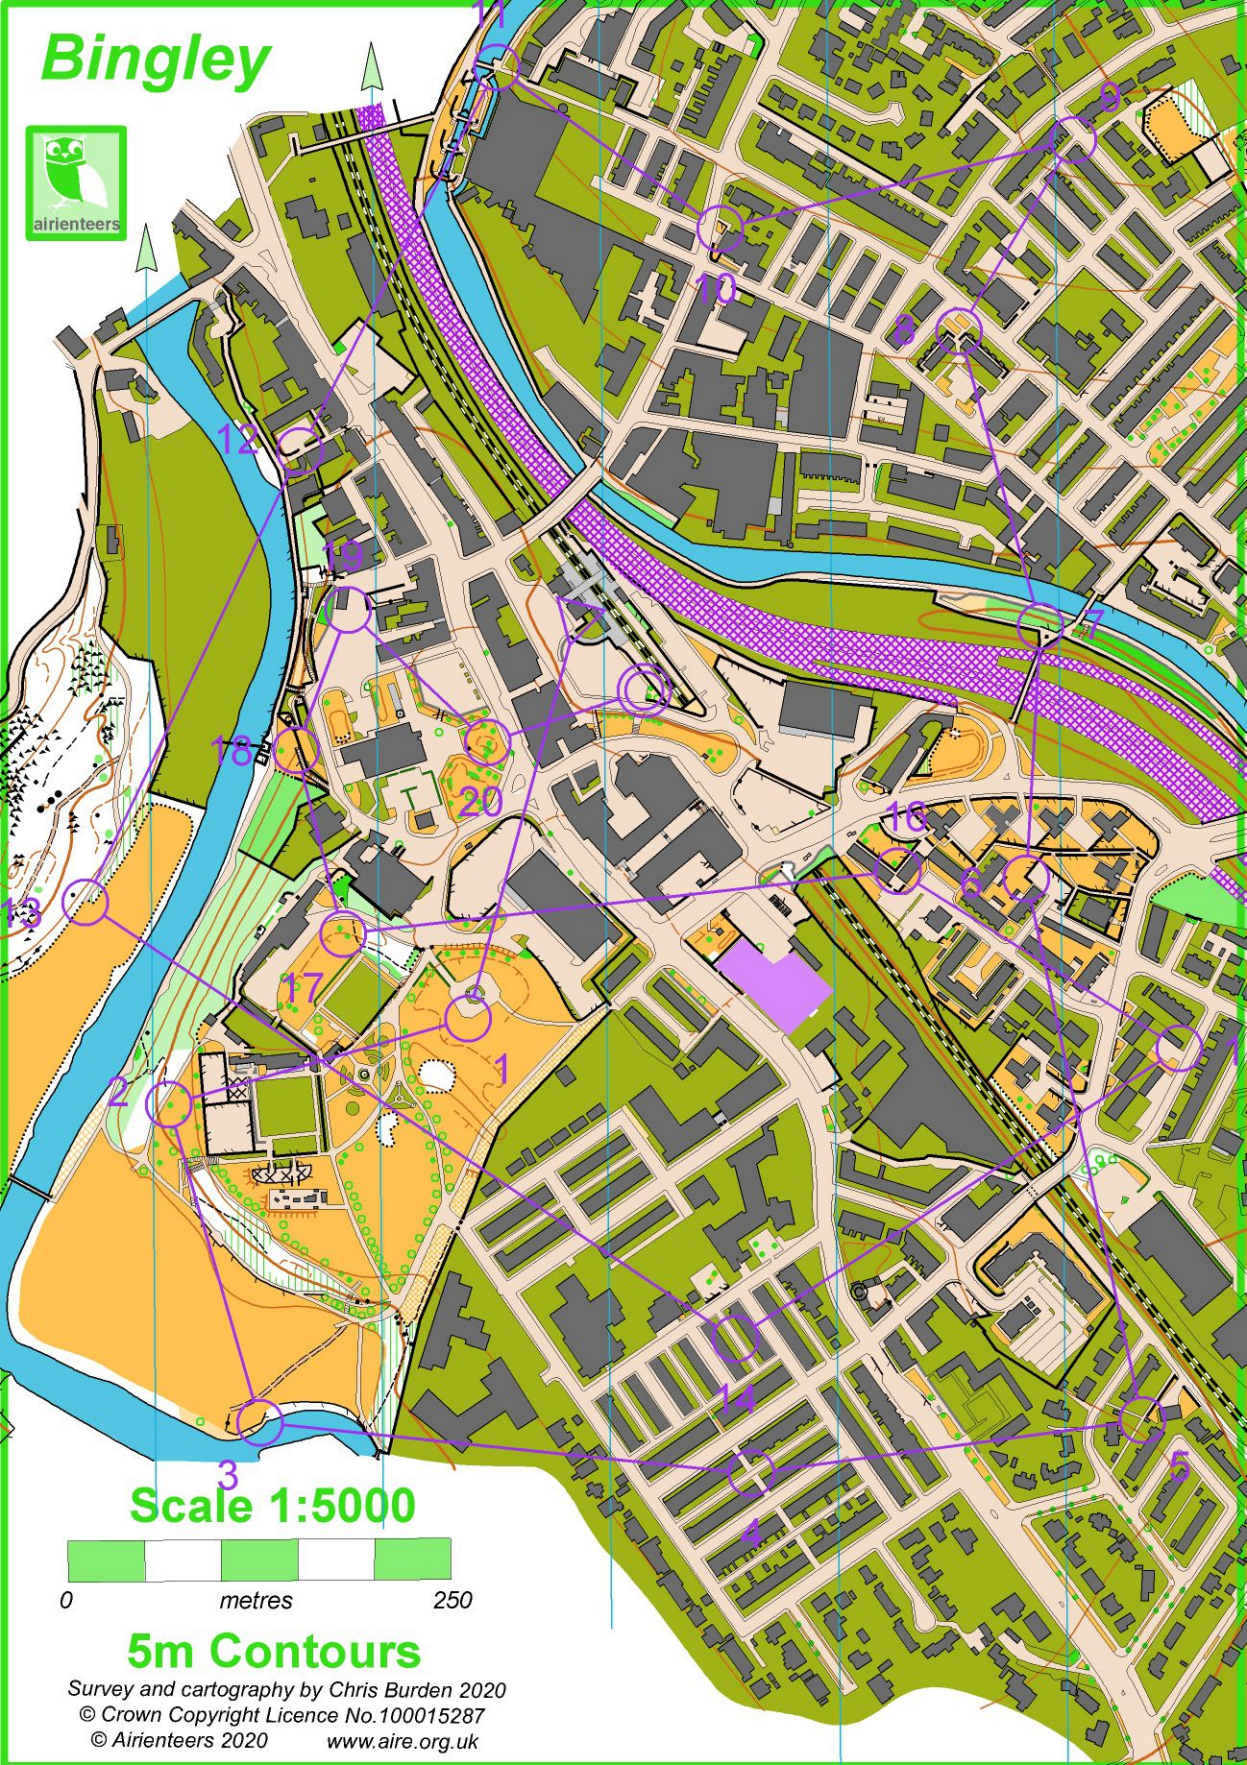

Bingley

Scale 1:5000

5m Contours

Survey and cartography by Chris Burden 2020

© Crown Copyright Licence No.100015287

© Airienteers 2020

www.aire.org.uk