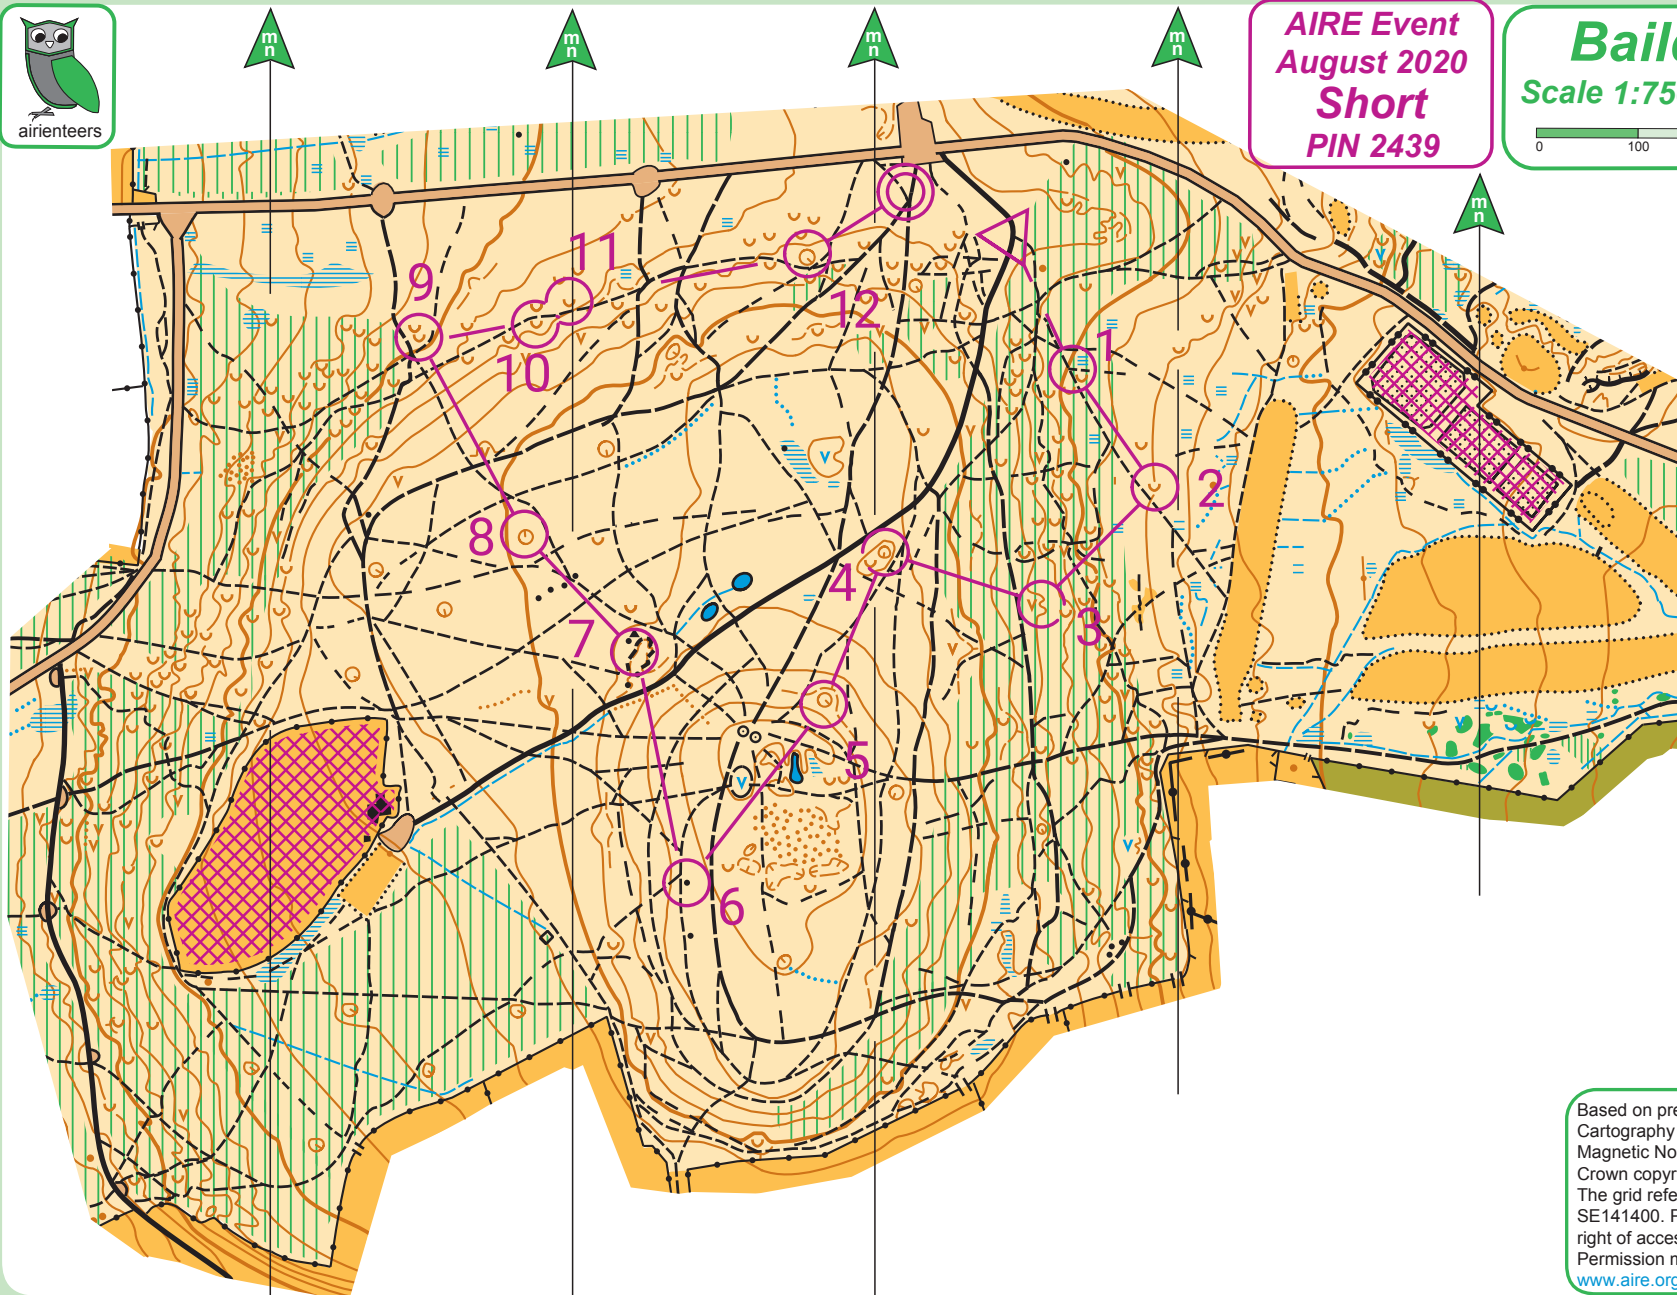

Baidon Moor

Scale 1:7500 Contours 5m.

AIRE Event
August 2020
Short
PIN 2439

Baidon 1:7500					
	Short	2.0 km		50 m	
1	49				
2	31				
3	48				
4	51				
5	36				
6	34		0.3		
7	33		2		
8	43				
9	45				
10	39				
11	50				
12	37				
		120 m			

Based on previous AIRE maps, updated 2018.
Cartography by Chris Burden and Tony Thornley.
Magnetic North 2019.
Crown copyright licence number 100015287.
The grid reference of Baidon summit trig point is SE141400. Possession of this map does not give right of access to the area shown.
Permission must be obtained from the landowner.
www.aire.org.uk © Airiunteers.